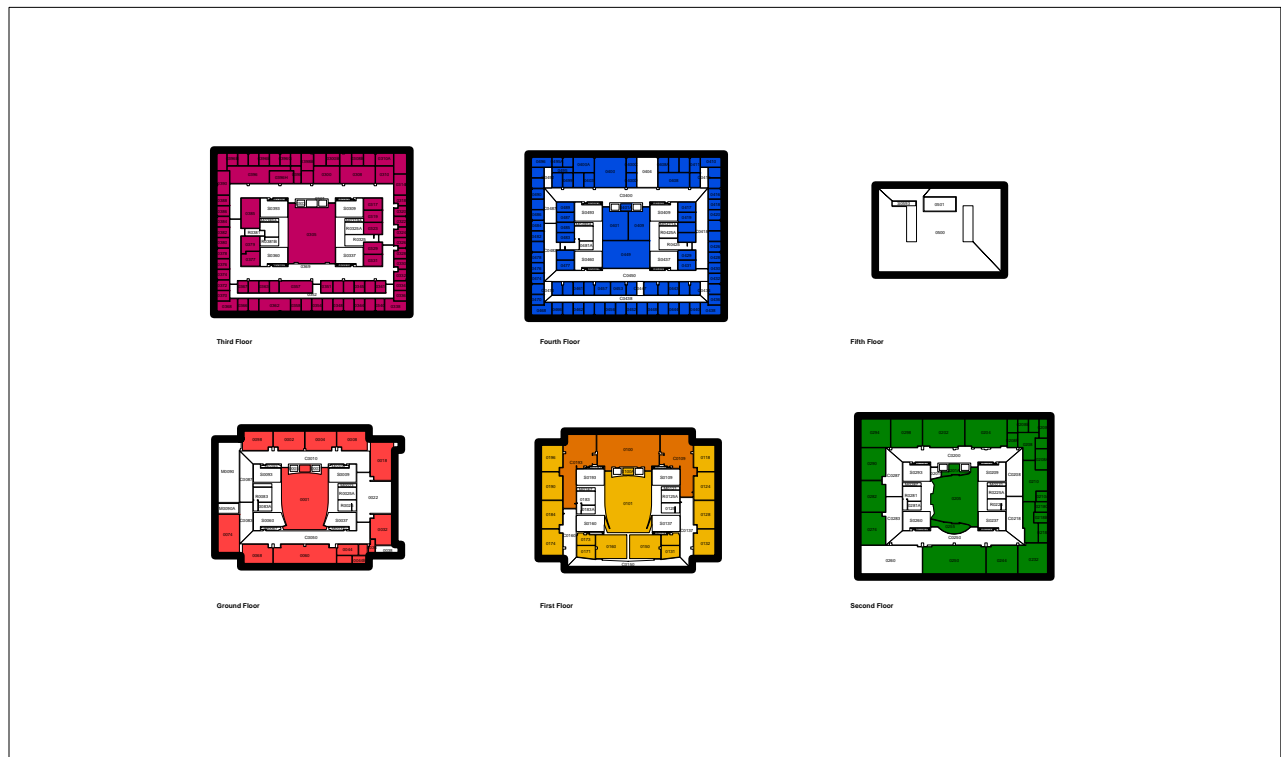

# CARVER (Air Handlers)

SCALE 1 : 2,139